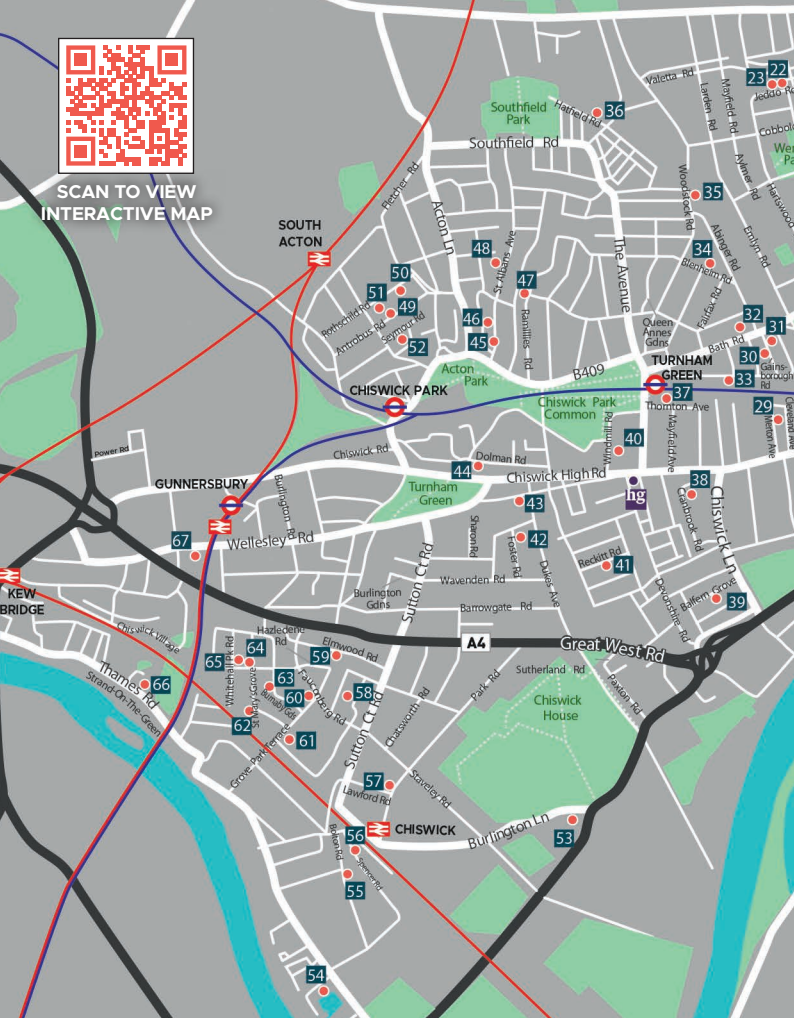

Chiswick | Hammersmith | Shepherd's Bush

All studios are open Friday, Saturday & Sunday

Select your favourites and view on the map overleaf

8	Jennifer Abbott	44	Naila Hazell	26	Jenny Price
44	Clare Arafa	59	Annabel Hill	57	Yoshie Prideaux
67	Sophie Ashdown	16	Julien Hipeau	30	Hamish Pringle
15	Azelle	32	Jill Hunt	15	Jill Revie
64	Humphrey Bangham	22	Marcia Hurst	9	Louise Richards
42	Tania Beaumont	27	Ben Johnson	51	Ruth Ridley
37	Gala Bell	61	Clare Johnston	63	Cherry River
37	Jasna Bell	4	Isobel Johnstone	23	Beryl Robinson
24	Linda Bloomfield	57	Sylvie Joly	53	Tommy Robinson
58	Natalia Bobrova	35	Jane Juritz	48	Martina Rohr
9	Anna Booth	35	Jocie Juritz	14	Alla Samarina
19	Francesca Boyd Walker	10	Sonja Kennedy	43	Sangeeta – SansArt
40	Joanna Brendon	40	Bobbie Kociejowski	47	Donna Schoenherr
41	Gillian Brett	28	Kit Line	46	Alice Sheridan
20	Matteo Caprari	50	Cristina Lorenzet	36	Derek Siddle
67	AJ Coady	45	Isobel MacLeod	52	Bran Sivas
44	Steph Curtis-Raleigh	34	Anouk Mariacci	39	Jill Spearman
65	Saskia Daniel Ceramics	7	Madeleine Marsh	55	Norman Staines
65	Kathryn Davey	11	Janemarie Mazoudier	13	Helga Stentzel
60	Nupur Narain Detar	12	Jonathan Mercer	63	46 Stitch
11	Jane Elmer-Smith	5	Noonie Minogue	2	Alicia Stroud
8	Lucy Fanthorpe	2	Louise Mock	56	Carol Tait
12	Kate Fishenden	3	Sophie Newnham	34	Ann Theakstone-Owen
55	Pierre Fowell	40	Annette O'Sullivan	42	Peter Thornborough
66	Douglas Fry	25	Henrietta Parsons	6	Claude Vergez
62	Felicity Gail	1	Karin Perrin	59	Roz Wallis
38	Laura Gompertz	21	Eve Pettitt	54	Frank Walters
18	Carol Greenaway	33	Lisa J Pfeiffer	61	Mary West
17	Milton Grubert	61	Celia Martine Pickering	25	Antonia Young
51	Arabella Harcourt-Cooze	29	Tina Takako Prentis	25	Zoë Young
49	Suz Hartman	31	Jane Price		

FRIDAY
6pm – 9pm

SATURDAY
11am – 6pm

SUNDAY
11am – 6pm

For more information about all our artists, their work and studios visit:

92 Artists :: **67 Open studios** **14-16 JUNE 2024**