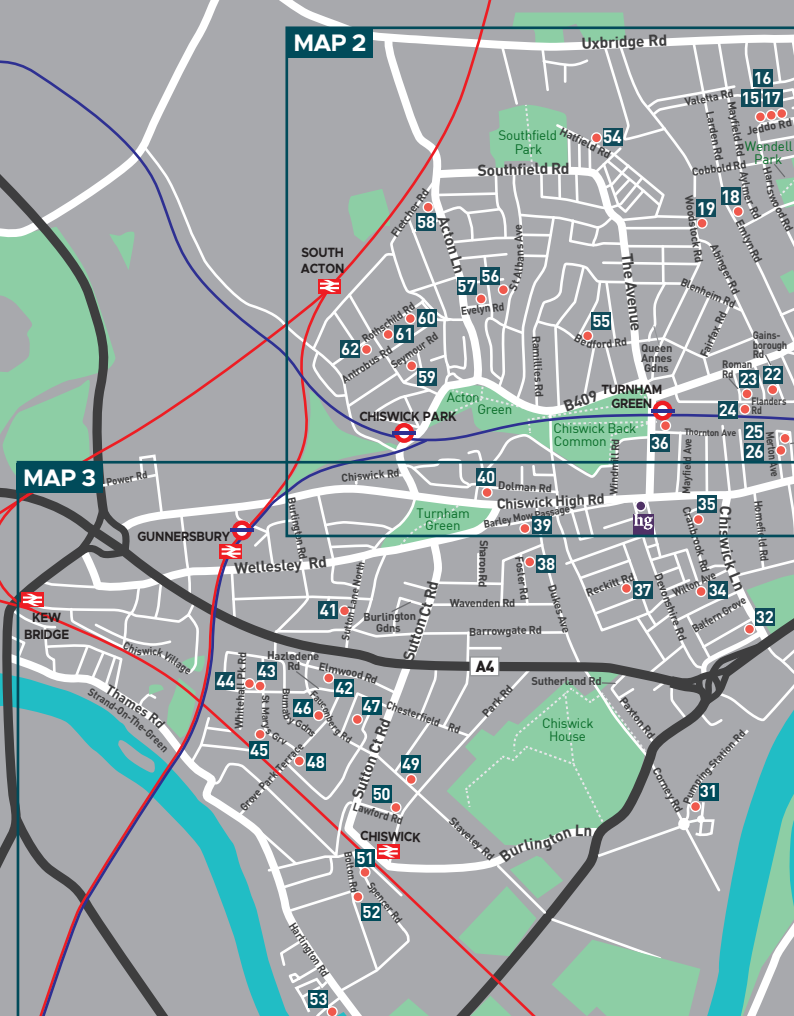

Chiswick | Hammersmith | Shepherd's Bush

All studios are open Friday, Saturday & Sunday

Select your favourites and view on the map overleaf

6	Jennifer Abbott	31	Judy Hart	22	Hamish Pringle
18	Jan Anil	57	Suz Hartman	58	Jill Revie
40	Clare Arafa	3	Naila Hazell	41	Helen Ridgway
11	Azelle	42	Annabel Hill	61	Ruth Ridley
43	Humphrey Bangham	4	Kate Hilsley	15	Beryl Robinson
2	Tania Beaumont	58	Marcia Hurst	56	Martina Rohr
41	Catherine Beckett	29	Ben Johnson	10	Alla Samarina
36	Jasna Bell	48	Clare Johnston	17	Amy Shuckburgh
49	Christine Berrington	50	Sylvie Joly	54	Sangeeta SansArt
55	Martine Biddle Ceramics	19	Jane Juritz	54	Derek Siddle
47	Natalia Bobrova	40	Louise Kaye	59	Bran Sivas
37	Anna Booth	51	Sonja Kennedy	52	Norman Staines
37	Gillian Brett	14	Warren King	25	Lucy Strathon
20	Sophia Broke	5	Bobbie Kociejowski	2	Alicia Stroud
41	Johanne Coker	23	Linda Lahtinen	51	Carol Tait
55	Kathy Coulter	24	LTHandmade Ceramics	25	Ann Theakstone-Owen
44	Saskia Daniel Ceramics	60	Cristina Lorenzet	38	Peter Thornborough
44	Kathryn Davey	7	Jonathan Mercer	49	Seraphine Tierney
62	Elizabeth Eisenhauer	5	Noonie Minogue	39	Ana Verdun
32	Elad Eisenstein	3	Louise Mock	42	Roz Wallis
7	Kate Fishenden	46	Nupur Narain Detar	53	Frank Walters
52	Pierre Fowell	5	Annette O'Sullivan	43	Alison Wear
45	Felicity Gail	30	Henrietta Parsons	16	Mary West
12	Diana Gomez	1	Karin Perrin	27	Caroline Winn Ceramics
35	Laura Gompertz	13	Eve Pettitt	30	Antonia Young
8	Carol Greenaway	24	Lisa Jean Pfeiffer	34	Karen Young
44	Jennifer Griffiths	48	Celia Martine Pickering	30	Zoe Young
9	Milton Grubert	26	Tina Takako Prentis	50	Yufang Zhang
25	Sally Grumbridge	28	Jenny Price		
61	Arabella Harcourt-Cooze	50	Yoshie Prideaux		

FRIDAY
6pm – 9pm

SATURDAY
11am – 6pm

SUNDAY
11am – 6pm

For more information about all our artists, their work and studios visit:

89 artists in 62 open studios 19–21 JUNE 2026